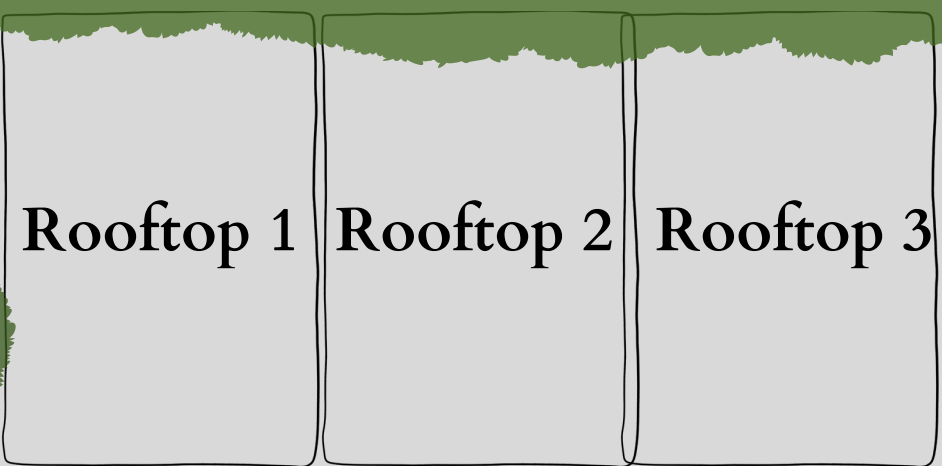

Liegen 4.OG *Relax 1-10 without Umbrella

Relax Liegen:

- Doppel: 2 pax
- Einzel: 1 pax

Netz Sun-Mattress *without Umbrella

Netz: 2-4 pax

Rooftop Sun-Mattress

Rooftop: 2-6 pax

Nest-Lounge (Highest Point).

Nest: max.16 pax

4. OG