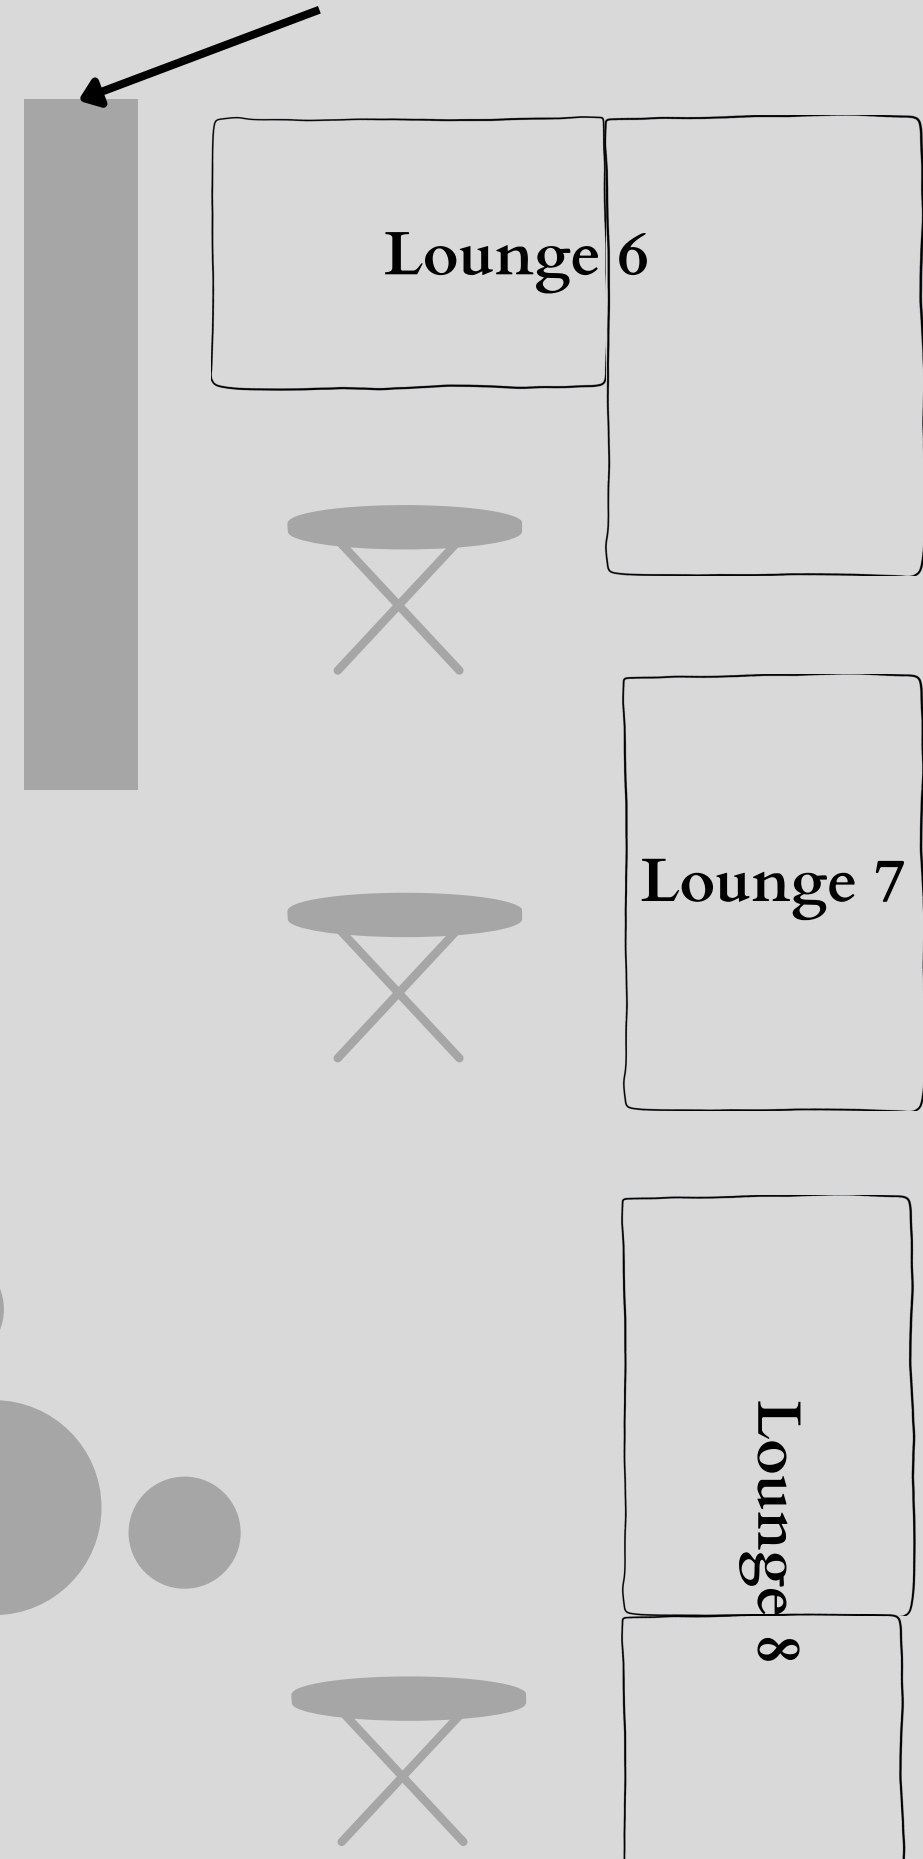

*Schaukel

3. OG

Frontrow

View Daybeds: 2 pax

Lounges

Lounge 6: 8 pax
+ *Schaukel max.12 pax

Lounge 7: 6 pax

Lounge 8: 12 pax

Liegen 4.OG *Relax 1-10 without Umbrella

Relax Liegen:

- Doppel: 2 pax
- Einzel: 1 pax

Netz Sun-Mattress *without Umbrella

Netz: 2-4 pax

Rooftop Sun-Mattress

Rooftop: 2-6 pax

Nest-Lounge (Highest Point).